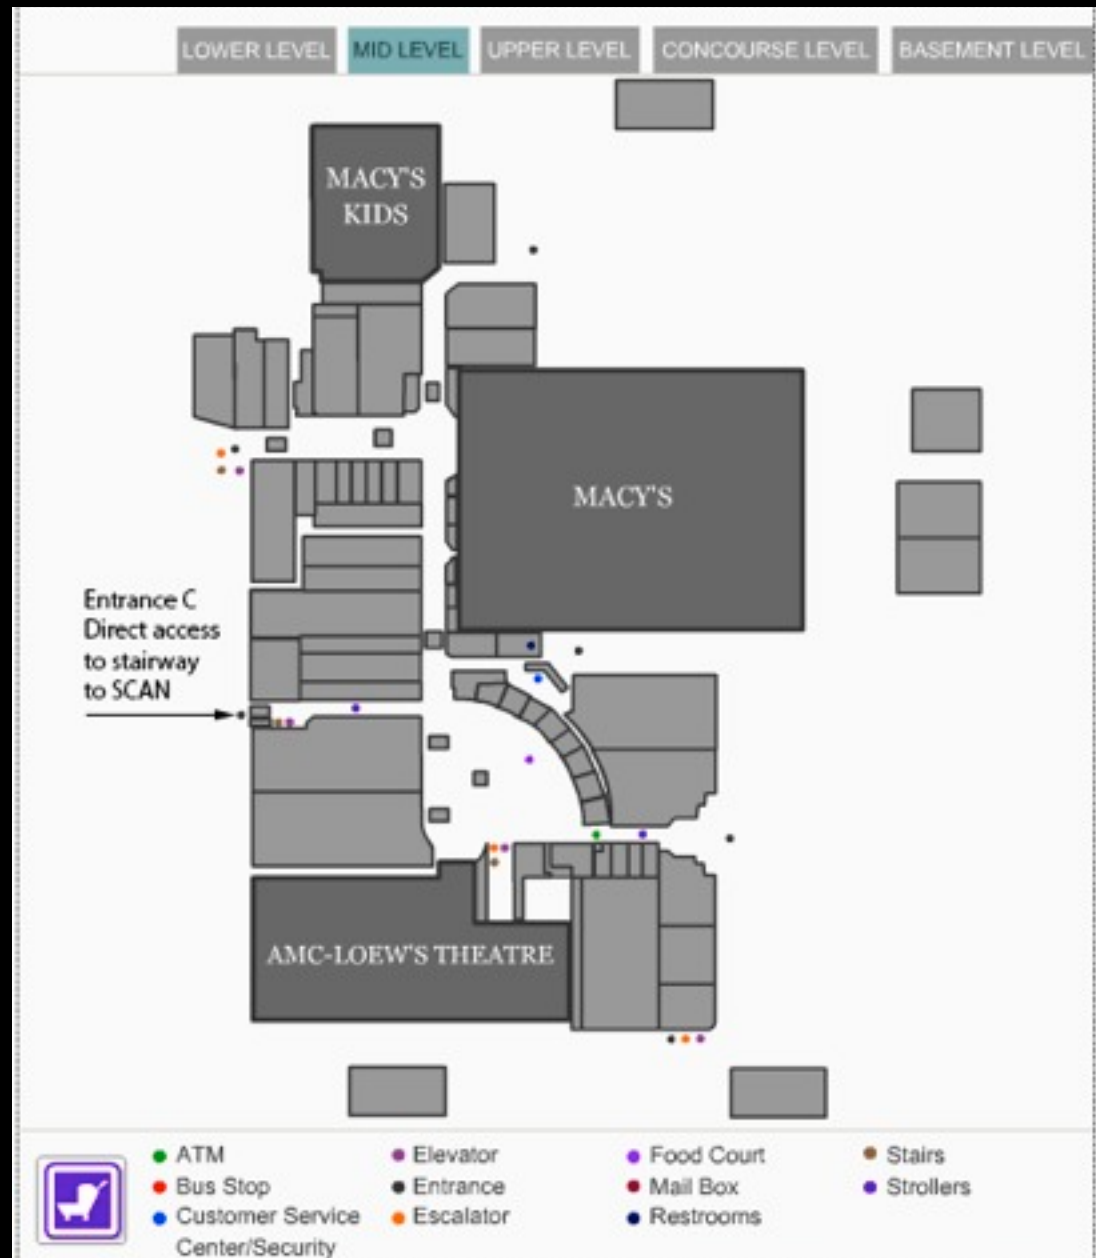

A Visual Guide to  
finding your way to  
SCAN, the new  
MacWaves Meeting  
Place.

View from the Monmouth Mall  
Parking Lot, Southwest of  
CinePlex.

Here's a map, showing the entrance.

# Monmouth Mall Entrance #3

Once inside take these  
stairs down.

Here's a map, showing the basement and SCAN location.

View to the left at base  
of stairs.

This is where we meet,  
Community Room B.