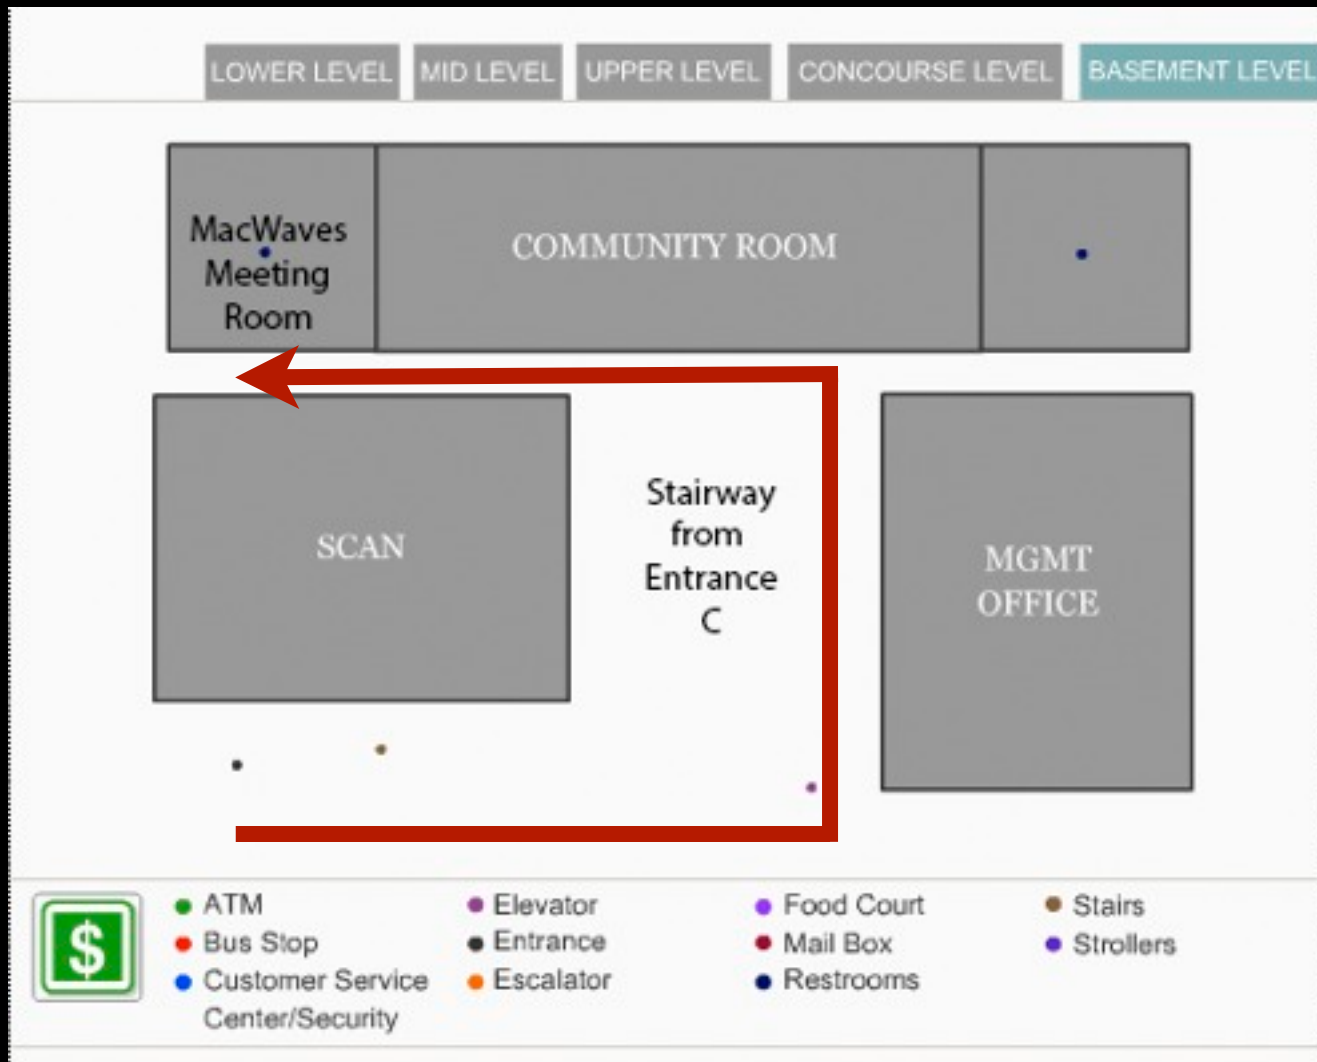

A Visual Guide to  
finding your way to  
SCAN, the new  
MacWaves Meeting  
Place.

View from the Monmouth Mall  
Parking Lot, Southwest of  
CinePlex.

Here's a map, showing the entrance.

# Monmouth Mall Entrance #3

Once inside take these  
stairs down.

Here's a map, showing the basement and SCAN location.

View to the left at base  
of stairs.

This is where we meet,  
Community Room B.